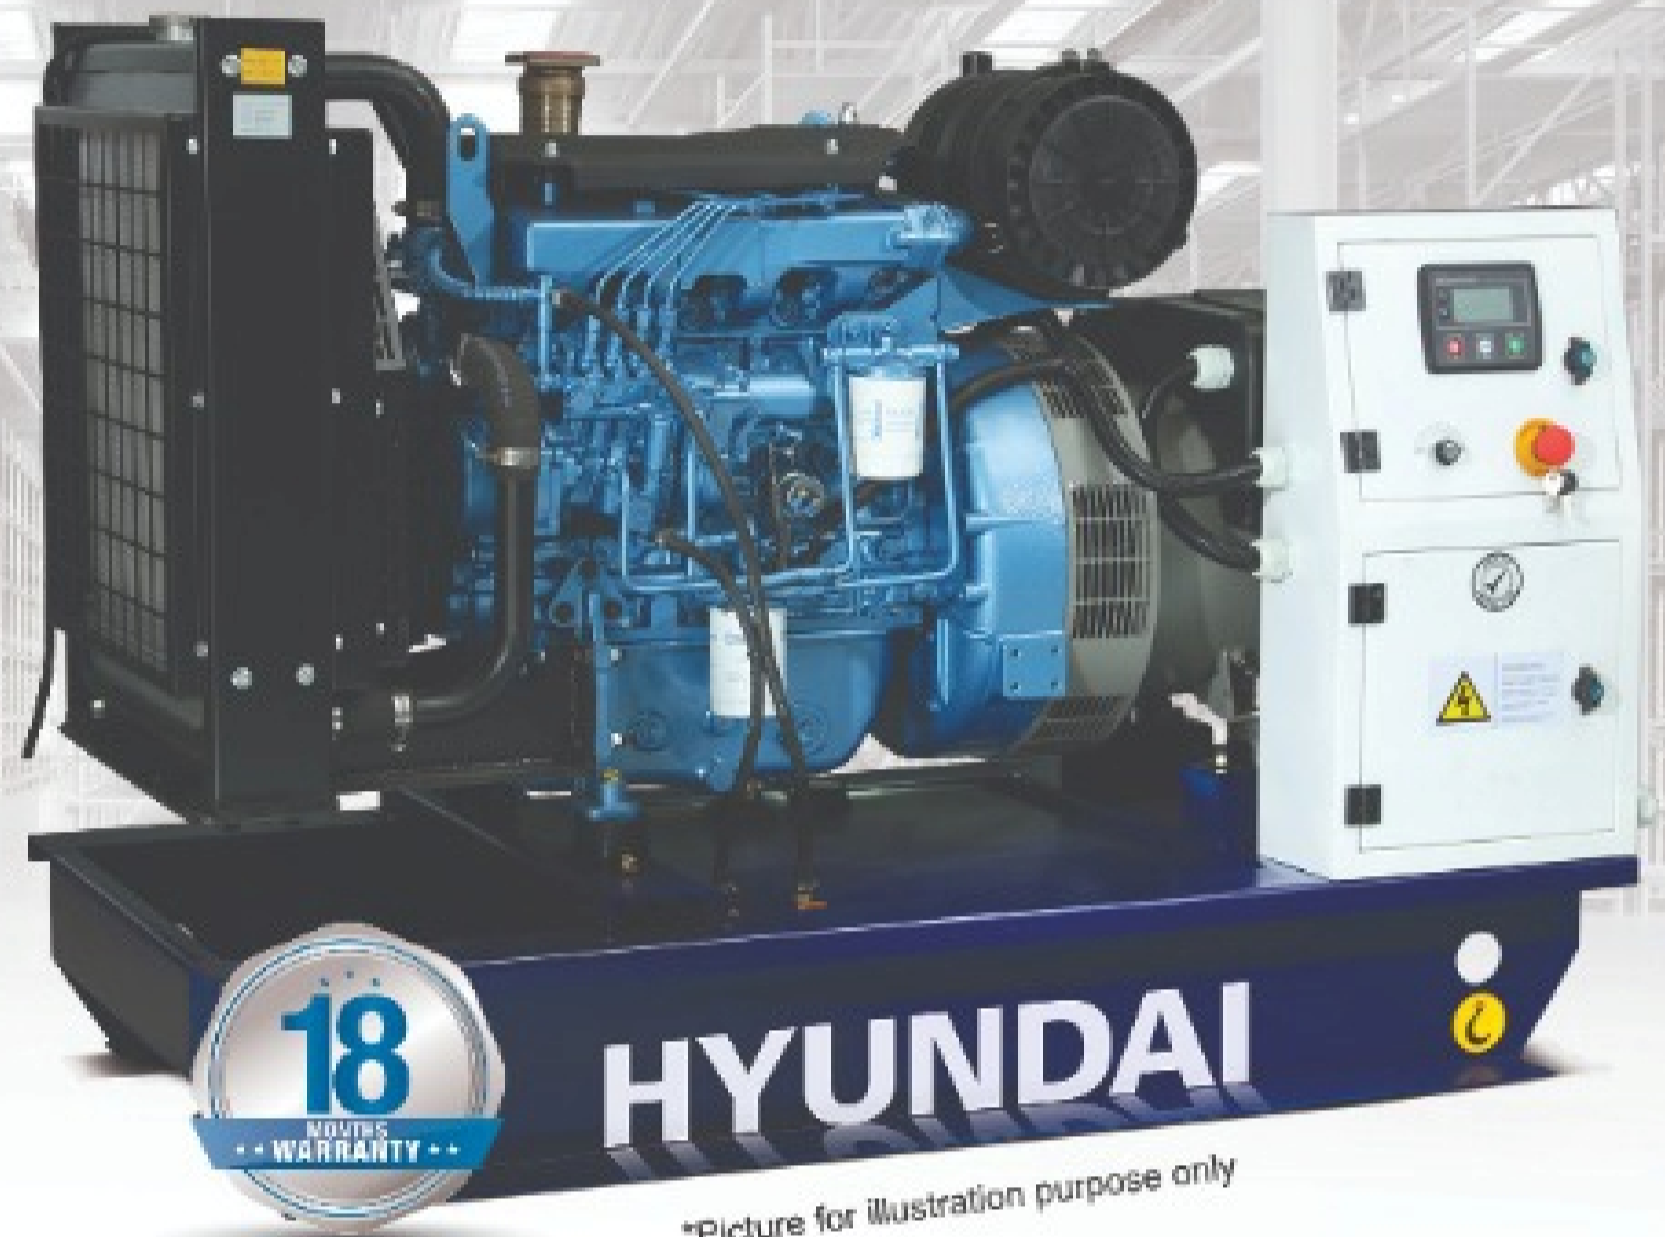

Making Life Easier

Complete Range of Hyundai Power Products.
Now Available All Across Pakistan.

Features

- ISO 9001 Certified Manufacturing By OEM
- Warranty: 18 Months or 1000 hours.
- Low Fuel Shutdown Safety
- 24/7 After Sales Support
- 4 Cycle, Water Cooled, Natural / Turbocharged
- Direct Injection
- Mechanical / Electronic Governor System
- 12 Volt Self-Starter and Charger Alternator
- Economical & Easy availability of spares.
- Advance Digital Control System
- Long Service Life
- Low Fuel Consumption
- Optional ATS & Remote control
- Anti Vibrating Isolators

Benefits

- Safe; Eco friendly
- Long service life, Economical
- Smart; Occupies little space
- Practical design; Easy to operate
- People oriented, Safety foremost
- High standard quality guaranteed

Single/Three Phase 50Hz, 1500RPM, PF: 1/ .8				Engine(1500/rpm)				Control Module (Deep Sea)	Dimensions (inch) L*w*h
Genset Model	Phase	Prime Power KVA/ KW	Stand By Power KVA/ KW	Engine Model	Cylinder	Control	Consumption 80% L/H		
HDG10	SP	10/10	11/11	80HDE4/3	4L	E	2.12	4530	57" x 23.5" x 45"
HDG12	TP	12/10	13.2/10.56	80HDE4/3	4L	E	2.12	4520	57" x 23.5" x 45"
HDG13	SP	13/13	14.3/14.3	80HDE4	4L	E	2.8	4530	58" x 23.5" x 45"
HDG15	TP	15/12	16.5/13.2	80HDE4	4L	E	2.8	4520	57" x 23.5" x 45"
HDG18	SP	18/18	19.8/19.8	90HDE4	4L	E	3.49	4530	59" x 23.5" x 45"
HDG22	TP	22/18	24.2/19.36	90HDE4	4L	E	3.49	4520	59" x 23.5" x 46"
HDG24	SP	24/24	26.4/26.4	100HDE4	4L	E	4.56	4530	72" x 23.5" x 47"
HDG30	TP	30/24	33/26.4	100HDE4	4L	E	4.56	4520	72" x 23.5" x 47"
HDG40	TP	40/32	44/35.2	4JBT1	4L	E	5.69	4520	72" x 23.5" x 47"
HDG50	TP	50/40	55/44	4HDE100	4L	E	7.27	4520	78" x 28.5" x 51"
HDG70	TP	70/56	77/61	4HDETG100	4L	E	10.57	4520	81" x 28.5" x 51"
HDG100	TP	100/80	110/88	6HDETG2100	6L	E	15.34	6020	97" x 28.5" x 60"
HDG125	TP	125/100	137.5/110	6HDETAG100	6L	E	20.52	6020	102" x 28.5" x 58"