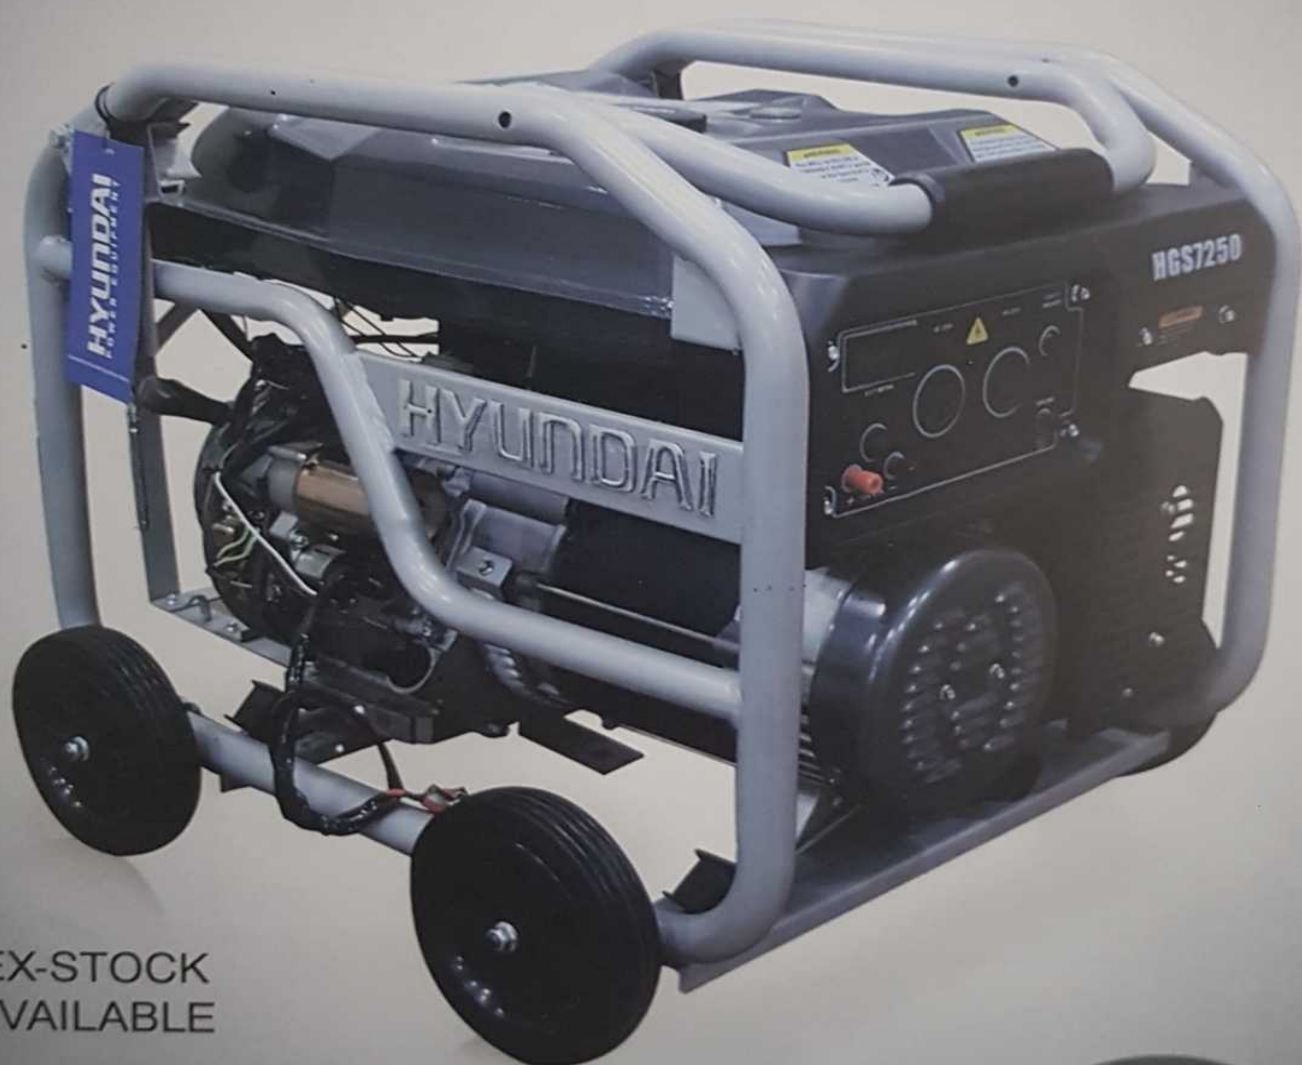

☒ **ECONOMICAL**

☒ **RELIABLE**

☒ **DURABLE**

EX-STOCK
AVAILABLE

POWERFUL

VERSATILE

QUIET

1 YEAR
LIMITED
WARRANTY

HIGH STANDARD QUALITY GUARANTEED
www.hyundaipower.com.pk